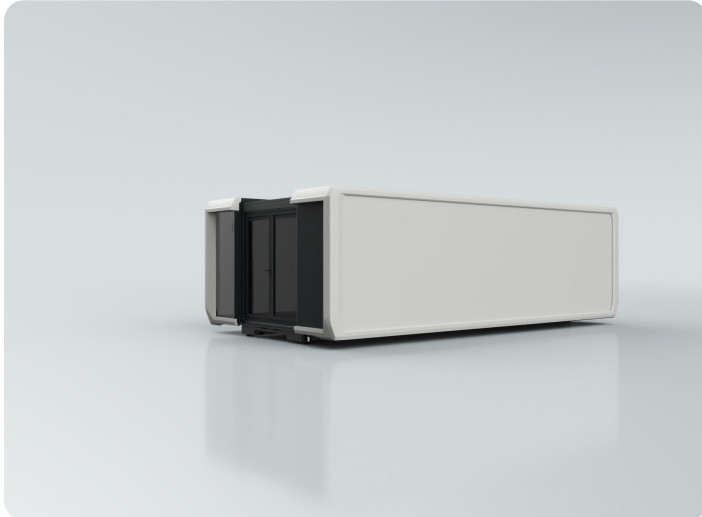

Pod 30ft

Expandable Pod 30ft
€ 209,500 Excl. VAT

www.expandable-trailers.com

Your configuration

PRODUCT AND SHAPE

Product

Pod 30ft

Shape

Edge shape

SIDES CONFIGURATION

Front left	Solid wall
Front middle	Double opening doors with glass
Front right	Premium glass
Left side	Solid wall
Right side	Premium glass with electric sliding doors
Rear left	Solid wall
Rear middle	Compact tech hub
Rear right	Premium glass
Toilet or cabinet	-
Roof terrace	-
Roof grid left	-
Roof grid right	-

Expandable Pod 30ft

Edge shape | L 9,56 x B 4,83 x H 3,00 (in meters)

COLORS

Main color

RAL9003 Signal white

Frame color

RAL7021 Black grey

COOLING AND HEATING